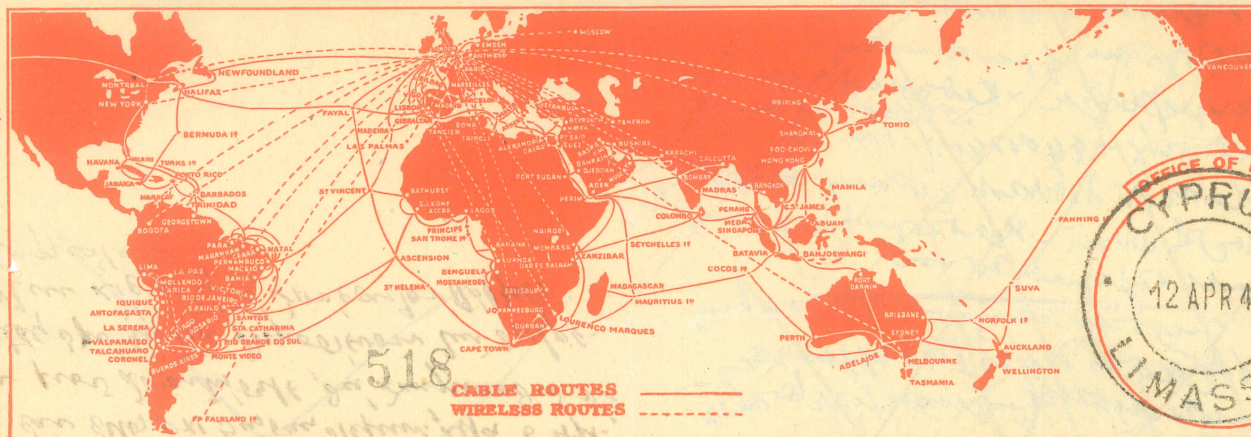

CABLE AND WIRELESS LIMITED.

(INCORPORATED IN ENGLAND.)

The first line of this Telegram contains the following particulars in the order named:—
 Prefix Letters and Number of Message, Office of Origin, Number of Words, Date, Time handed in and Official Instructions—if any.

518

CABLE ROUTES ———
WIRELESS ROUTES - - - - -

Circuit.	Clerk's Name.	Time Received.
LK	J/T	0807

15/LK LARNACA 13 12 0800 =
 GYMNASIARHIN NICOLAN XIOUTAN LIMASSOL =
 ANAGNOSANTES PROEKLOGIKIN SAS OMILIAN DEKATISENNA=
 TIS SINHEROMEN THERMOS = VARDIS ZIRIGOVICH.

MARK YOUR REPLY

"Via Imperial"