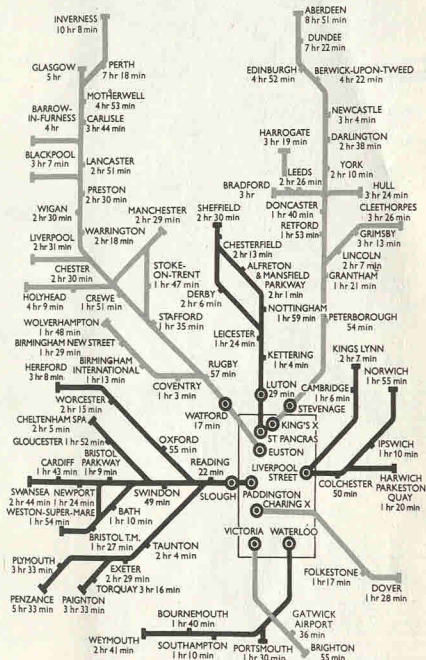

DRAGAN ZARIC

OSTANIČKA 163/III

11000 BEOGRAD.

TELL: 011-484-448

YUGOSLAVIE

in down

Inter-City Services

Times shown are fastest journey times from London, and are subject to alteration.

Railway Terminals,

London

Charing Cross	01-928 5100
Euston	01-387 7070
Kings Cross	01-278 2477
Liverpool St	01-283 7171
Paddington	01-262 6767
St Pancras	01-387 7070
Victoria	01-928 5100
Waterloo	01-928 5100

Aberdeen 53511

Birmingham,
New Street 021-643 2711

Bristol,
Temple Meads 294255

Cardiff Central 28000

Coventry,
Station Square 28201

Edinburgh,
Waverley 031-556 2451

Glasgow Central,
Union Street 041-221 3223

Leeds City,
City Square 36163

Liverpool Central,
Lime Street 051-709 9696

Manchester,
Piccadilly 061-832 8353

Newcastle Central 26262

Sheffield,
Sheaf Street 26411

Lipton International Diary

6

January